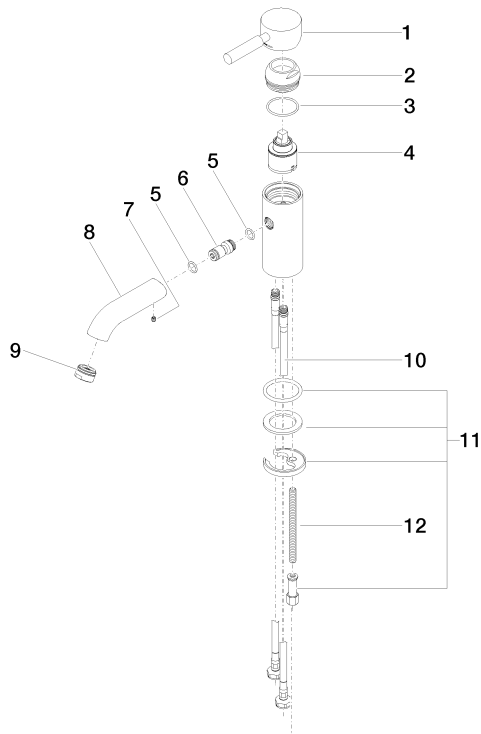

## EDITION PRO GRANDE Single-lever basin mixer without pop-up waste - Chrome

---

33 522 626

- 130mm projection
- fixed spout
- circular, air-enriched flow
- height of mixer 142 mm
- height up to aerator 51 mm
- hole diameter 35 mm
- 2x screw-in M 10 x 1 pressure hose, leak-tested
- max. flow 7 l/min
- lead-free

## EDITION PRO GRANDE Single-lever basin mixer without pop-up waste - Chrome

33 522 626  
mm [inches]

### Flow rate chart

### Certificates

WRAS\_1805123. LGA\_9389.

**EDITION PRO GRANDE Single-lever basin mixer without pop-up waste -  
Chrome**

33 522 626

**Spare parts list**

No.	Item Number	Name	Quantity used	Delivery time
1	90 20 62 047 00-00	handle	1	10
2	09 28 30 016-00	cover	1	10
3	09 14 10 134 90	seal	1	2
4	90 15 05 045 00 90	cartridge	1	2
5	09 14 10 003 90	seal	1	2
6	09 24 04 025 10 90	nipple	1	2
7	90 31 11 030 00 90	pin	1	2
8	09 11 06 063 10-00	spout	1	10
9	90 23 01 118 01-00	aerator	1	10
10	04 30 04 104 00 90	hose	2	2
11	04 30 11 038 00 90	fixing set	1	2
12	09 31 11 012 90	pin	1	2